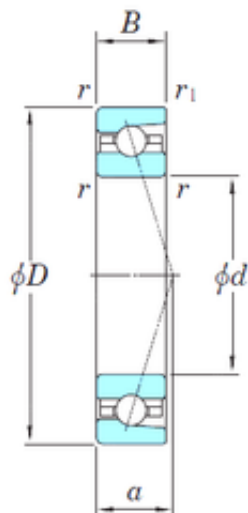

### 75 mm x 105 mm x 16 mm KOYO 3NCHAC915CA Angular contact ball bearings

Bearing No. 3NCHAC915CA

Size	75x105x16 mm
Bore Diameter	75 mm
Outer Diameter	105 mm
Width	16 mm
d	75 mm
D	105 mm
B	16 mm
C	16 mm
Angle ( ° )	20 °
a	24,4 mm
r min.	1 mm
r1 min.	0,6 mm
Weight	0,311 Kg
Basic dynamic load rating (C)	20,2 kN
Basic static load rating (C0)	15,1 kN
(Grease) Lubrication Speed	16 000 r/min

3NCHAC915CA Bearing 2D drawings and 3D CAD models